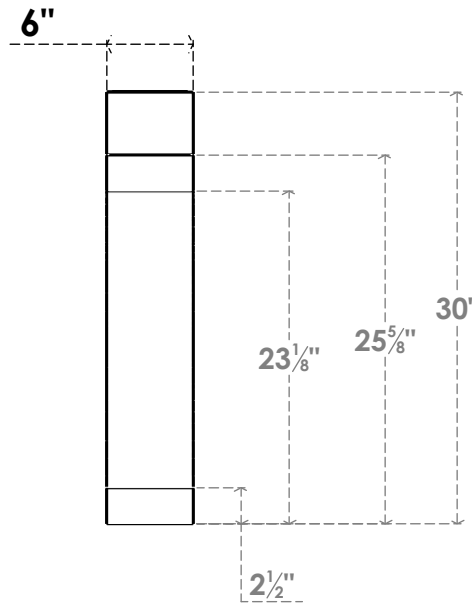

ITEM NUMBER: BRCPC060X30000X30000LEC

6"W X 30"D X 30"H LEGACY ARCHITECTURAL GRADE PVC CLOSED KNEE BRACE

SIDE PROFILE

FRONT PROFILE

ISOMETRIC

EKENA MILLWORK
2300 WEST MAIN ST.
CLARKSVILLE, TX 75426
TOLL FREE: 866-607-0453
WWW.EKENAMILLWORK.COM

NOTES

1. INSTALLATION TO BE COMPLETED IN ACCORDANCE WITH MANUFACTURER'S SPECIFICATIONS.
2. DRAWING MAY NOT BE TO SCALE
3. THIS DRAWING IS INTENDED FOR DESIGN AND PLANNING PURPOSES ONLY.
4. ALL INFORMATION CONTAINED HEREIN WAS CURRENT AT THE TIME OF DEVELOPMENT BUT MUST BE REVIEWED AND APPROVED BY THE PRODUCT MANUFACTURER TO BE CONSIDERED ACCURATE.
5. ARCHITECTURAL GRADE PVC PRODUCTS ARE MADE FROM EXPANDED CELLULAR PVC AND COME NATURALLY WHITE BUT MAY BE PAINTED