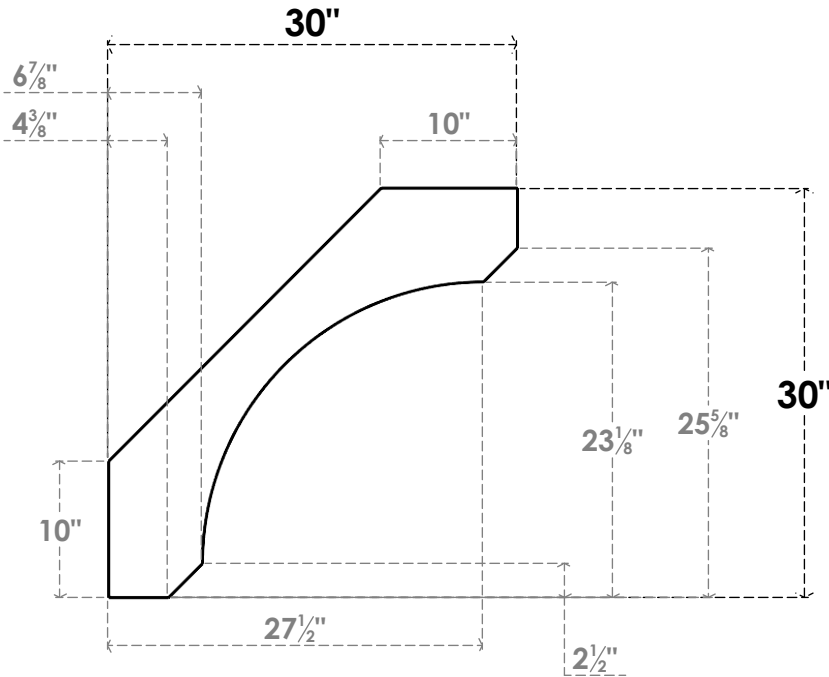

ITEM NUMBER: BRCPC060X30000X30000LEC

6"W X 30"D X 30"H LEGACY ARCHITECTURAL GRADE PVC CLOSED KNEE BRACE

SIDE PROFILE

FRONT PROFILE

ISOMETRIC

EKENA MILLWORK
2300 WEST MAIN ST.
CLARKSVILLE, TX 75426
TOLL FREE: 866-607-0453
WWW.EKENAMILLWORK.COM